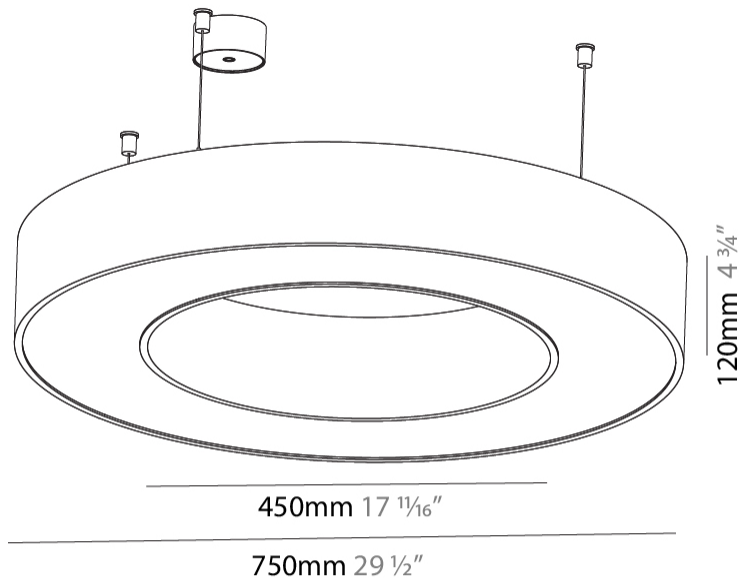

GENERAL

Series: Glorious
Subseries: Glorious
Brand: Prolight
Division: Architectural
Mounting Type: Suspension
Mounting Location: Ceiling
Subcategory: Ambient

PHYSICAL

Shape: Round
Diameter (mm): 750
Diameter (in): 29 1/2
Height (mm): 120
Height (in): 4 3/4
Max. Overall Height (mm): 2120
Max. Overall Height (in): 83 7/16
Light Distribution: Direct
Weight (kg): 7.062
Weight (lbs): 15.56
Diffuser: [PMMA - Opal or Micro-Prism](#)
Fixture Finish: [SSR / BKV / CWI / CRY / HAB / UFT / ITA / RUA / FTG / MYG / LOD / PUS / FRO / FUP / KIA / POP / BLS / SPG / MEY / GOH / GUM / CHC / COM / ABZ / JAG / OBR / MOS / ROR](#)
Fixture Material: Aluminum

ELECTRICAL

Lamp Type: LED (Zhaga Standard)
Input Wattage (W): 30
Total Output Wattage (W): 24 / 19.2 (3500K)
Dimming: [Non-Dimming / Phase Dimming (120Vac only) / 0-10V Dimming](#)
Driver Included: Yes
Driver Location: Integrated
Driver Type: Constant Current
Driver Class: Class 2
Input Voltage (V): 120 - 277
Constant Current (MA): 350 / 600 (3500K)

LED

[Color Temperature (°K): 3000 / 3500 / 4000](#)
Max. Delivered Lumen (lm): 2770 / 2862 / 2920
CRI: >80 CRI
Efficiency (%): 65
Lamp Life (hrs): 50000

OPTICAL

RATINGS AND CERTIFICATIONS

Certified By: Certified for North American Standards
IP rating: IP20